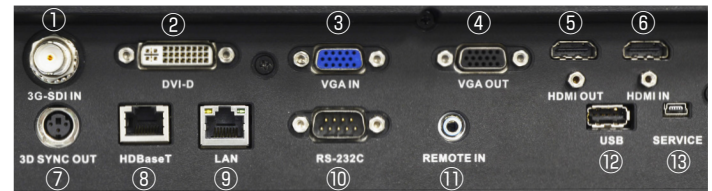

Portrait Projection

360-degree Projection

EK-815U WUXGA Large Class 1chip DLP Projector

Specifications

Model (EAN)	EK-815U (4571194679083)	
Display Type	0.67" 1chip DMD	
Resolution	WUXGA (1920 x 1200)	
Aspect Ratio	16:10	
Brightness (ANSI)	8,500 lm	
Contrast Ratio (with Extreme Black mode)	100,000:1	
Projection Light Source	Laser (Blue and Red LD) + Phosphor	
Light Source Life	20,000 hours	
Image Diagonal	Depends on lens (See below table)	
Zoom & Focus	Powered	
Throw Ratio	Depends on lens (See below table)	
Lens Shift	V: +/- 50 %, H: +/- 15% (Powered)	
Keystone Correction	V: +/- 20 degrees, H: +/- 20 degrees, 4-corner	
Projection Elevation Adjustment	Up to 5 degrees	
Scanning Frequency	H Sync: 15, 31 - 91.4 kHz, V sync: 24 - 30, 47 - 120 Hz	
Dot Clock	162 MHz	
Input Signals - Computer	WUXGA (1920 x 1200) - VGA (640 x 480)	
Input Signals - Video	1080 i/p, 720p, 576i/p, 480i/p	
Terminal	3G-SDI	BNC x 1
	HDBaseT	RJ45 x 1
	HDMI	HDMI (version 1.4) x 1
	DVI	DVI-D x 1
	VGA	D-Sub 15 x 1
	LAN	RJ45 x 1
	Monitor Out	D-Sub 15 x 1, HDMI x 1
	Wi-Fi	USB Type A x 1
	3D SYNC Out	MINI DIN 3 pin x 1
	Service	MINI USB x 1
	RS232C	D-sub 9 x 1
	Remote Control	3.5mm Mini Jack in x 1
	Fan Noise (Eco / Normal)	32 dB / 35 dB
Dimensions (W x H x D)	484 x 181 x 509 mm	
Weight (without Lens)	22.9 kg	
Power Requirements	AC 100 - 240 V, 50/60 Hz	
Power Consumption (Eco / Normal)	370 W / 700 W	
Thermal Dissipation	2380 BTU / hour	
Standard Accessories	AC Power Cord x 2 (U.S.A. & Euro), VGA cable x 1, Lens Cover x 2, Remote Control (with AAA batteries x 2), Quick Start Guide, Safety Guide	

Dimensions

Remote Control

Terminals

- ① 3G-SDI IN ② DVI-D ③ VGA IN ④ VGA OUT
- ⑤ HDMI OUT ⑥ HDMI IN ⑦ 3D SYNC OUT ⑧ HDBaseT
- ⑨ LAN ⑩ RS-232C ⑪ REMOTE IN
- ⑫ USB Type A (for Wireless LAN) ⑬ MINI USB (for SERVICE)